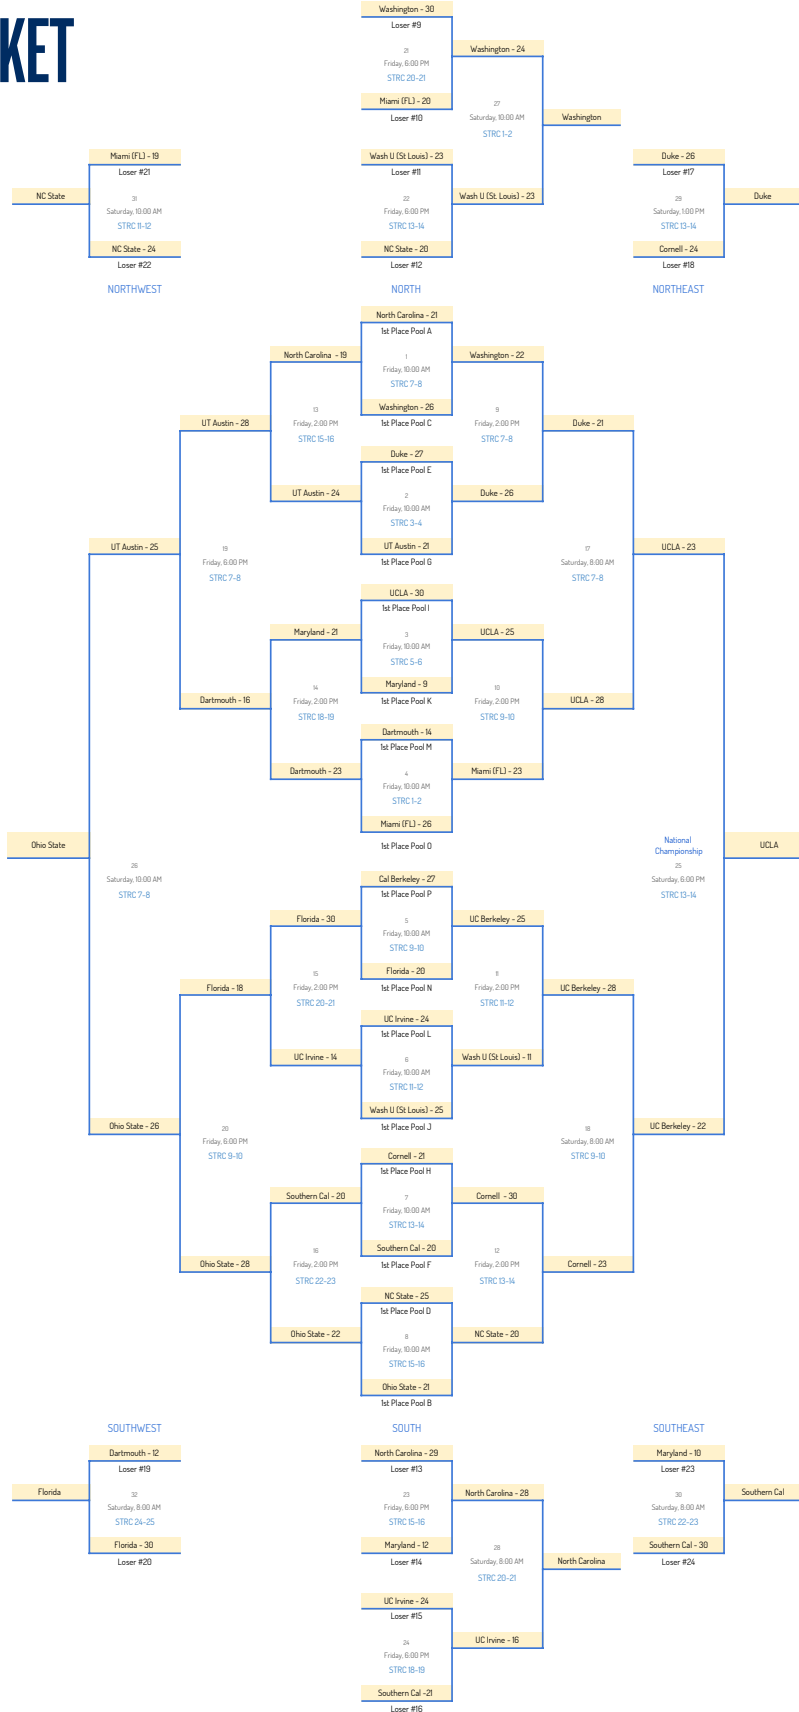

POOL O

	Team	Win	Loss	Rank
01	University of Miami	2	1	Gold
02	UC San Diego	2	1	Bronze
03	Arizona State	2	1	Silver
04	Lone Star College	0	3	Copper

Match	Team		Date	Time	Site	Score
01	University of Miami	vs	Lone Star College	Thu, 4/11	10:00 AM	STRC 18-19 30 - 1
02	UC San Diego	vs	Arizona State	Thu, 4/11	10:00 AM	STRC 20-21 21 - 26
03	University of Miami	vs	Arizona State	Thu, 4/11	2:00 PM	VVHS 1-2 24 - 18
04	UC San Diego	vs	Lone Star College	Thu, 4/11	2:00 PM	VVHS 3-4 30 - 5
05	University of Miami	vs	UC San Diego	Thu, 4/11	6:00 PM	STRC 18-19 23 - 26
06	Arizona State	vs	Lone Star College	Thu, 4/11	6:00 PM	STRC 20-21 30 - 2

POOL P

	Team	Win	Loss	Rank
P1	UC Berkeley	3	0	Gold
P2	US Naval Academy	0	3	Copper
P3	Wisconsin	2	1	Silver
P4	Clemson	1	2	Bronze

Match	Team		Date	Time	Site	Score
P1	UC Berkeley	vs	Clemson	Thu, 4/11	10:00 AM	STRC 13-14 30 - 8
P2	US Naval Academy	vs	Wisconsin	Thu, 4/11	10:00 AM	STRC 15-16 18 - 24
P3	UC Berkeley	vs	Wisconsin	Thu, 4/11	2:00 PM	STRC 22-23 30 - 13
P4	US Naval Academy	vs	Clemson	Thu, 4/11	2:00 PM	STRC 24-25 17 - 24
P5	UC Berkeley	vs	US Naval Academy	Thu, 4/11	6:00 PM	STRC 13-14 30 - 9
P6	Wisconsin	vs	Clemson	Thu, 4/11	6:00 PM	STRC 15-16 30 - 19

STRC = Surprise Tennis & Racquet Complex
VVHS = Valley Vista High School

NATIONAL CHAMPIONSHIP 2019

APRIL 11-13, 2019

GOLD BRACKET