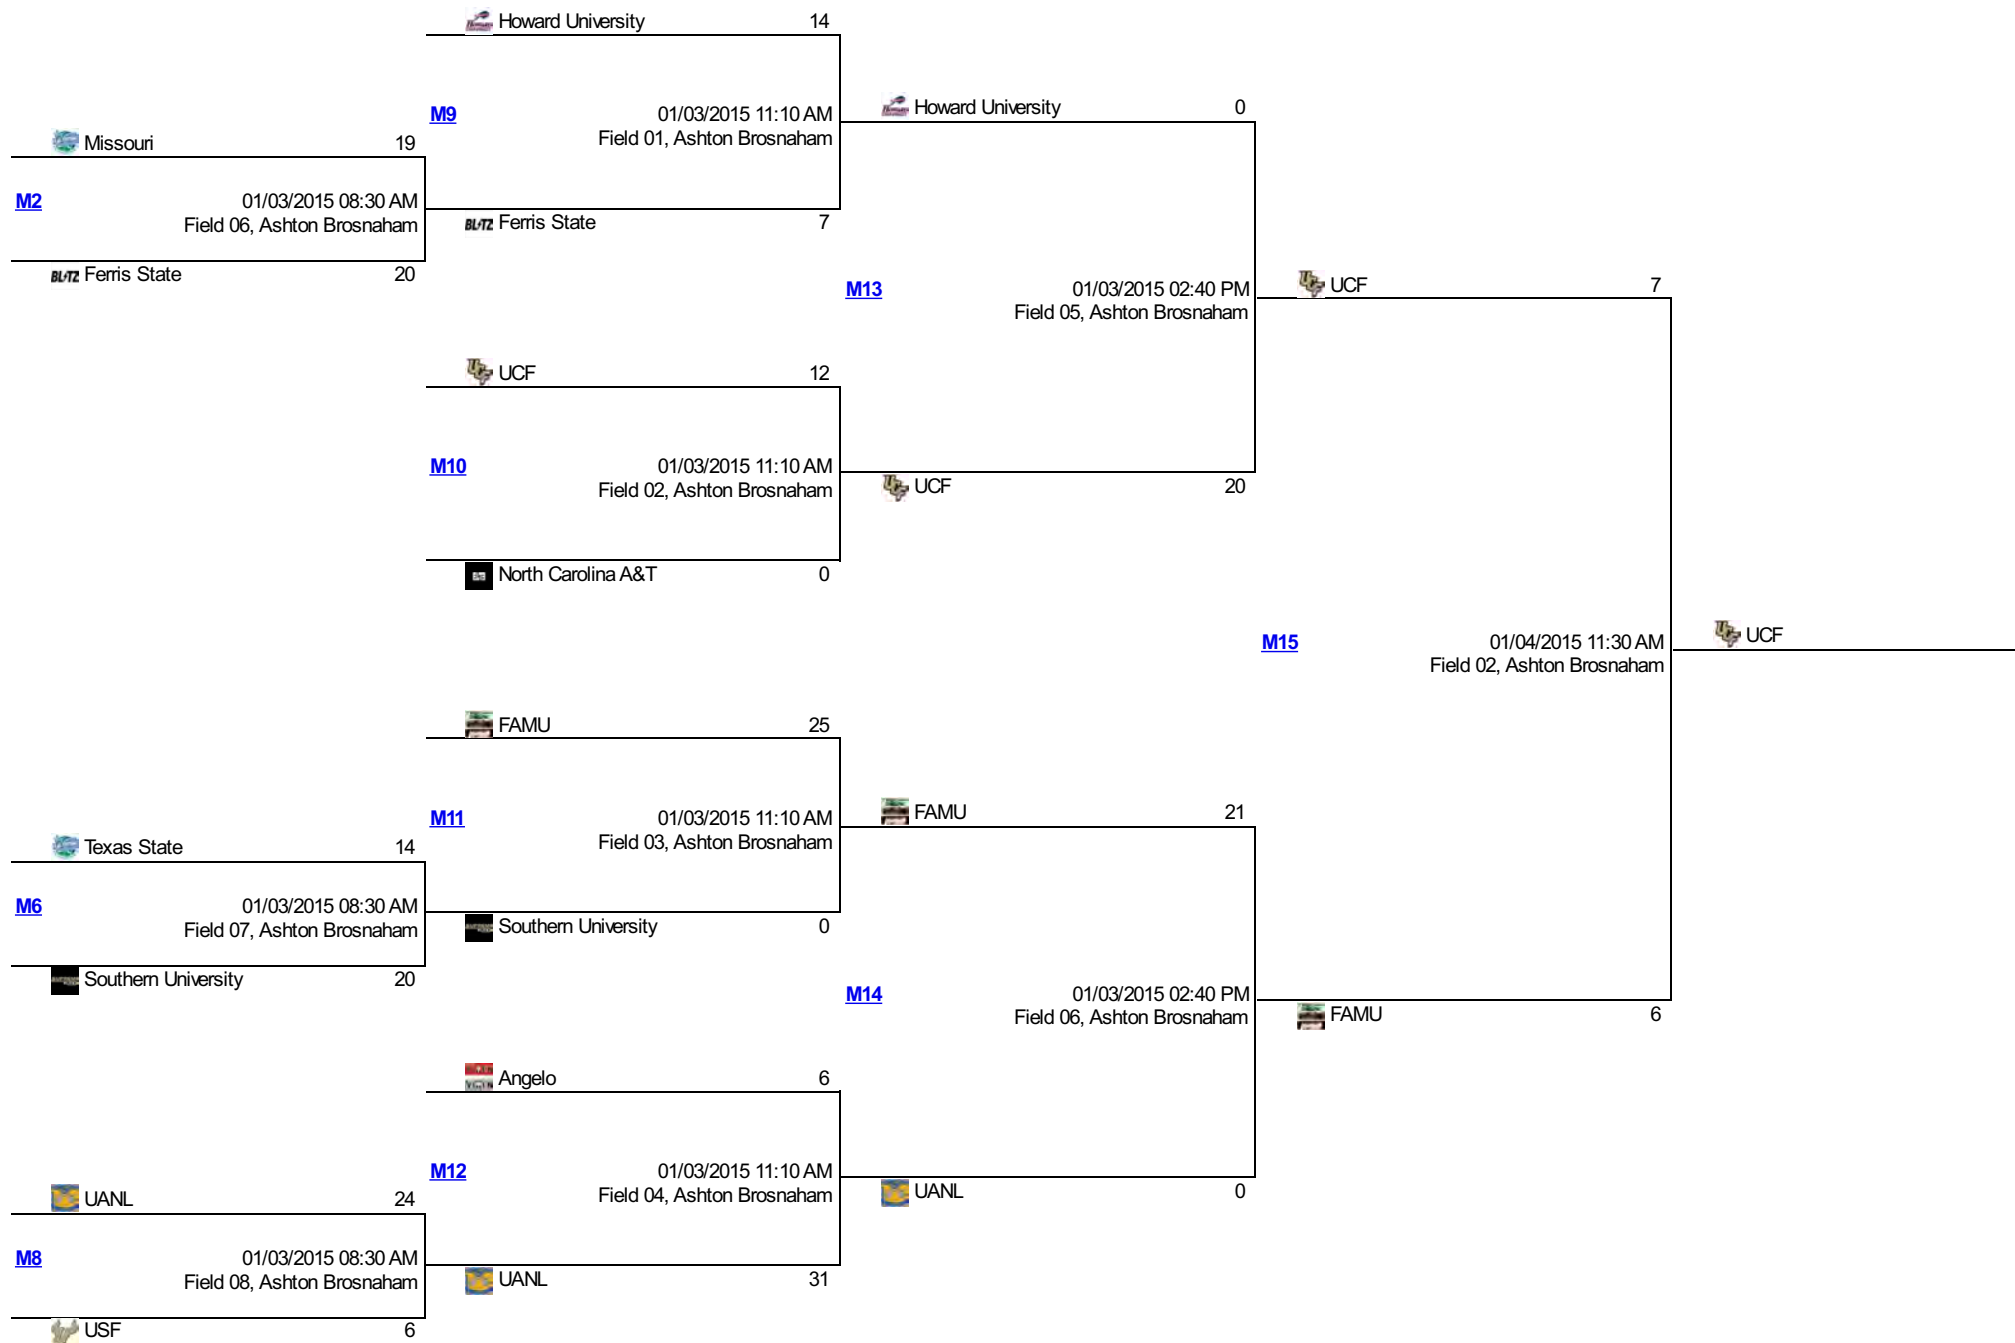

National Flag Football / Women's College / Playoff

1st: UCF   2nd: FAMU

1st Round

Quarterfinals

Semifinals

Finals