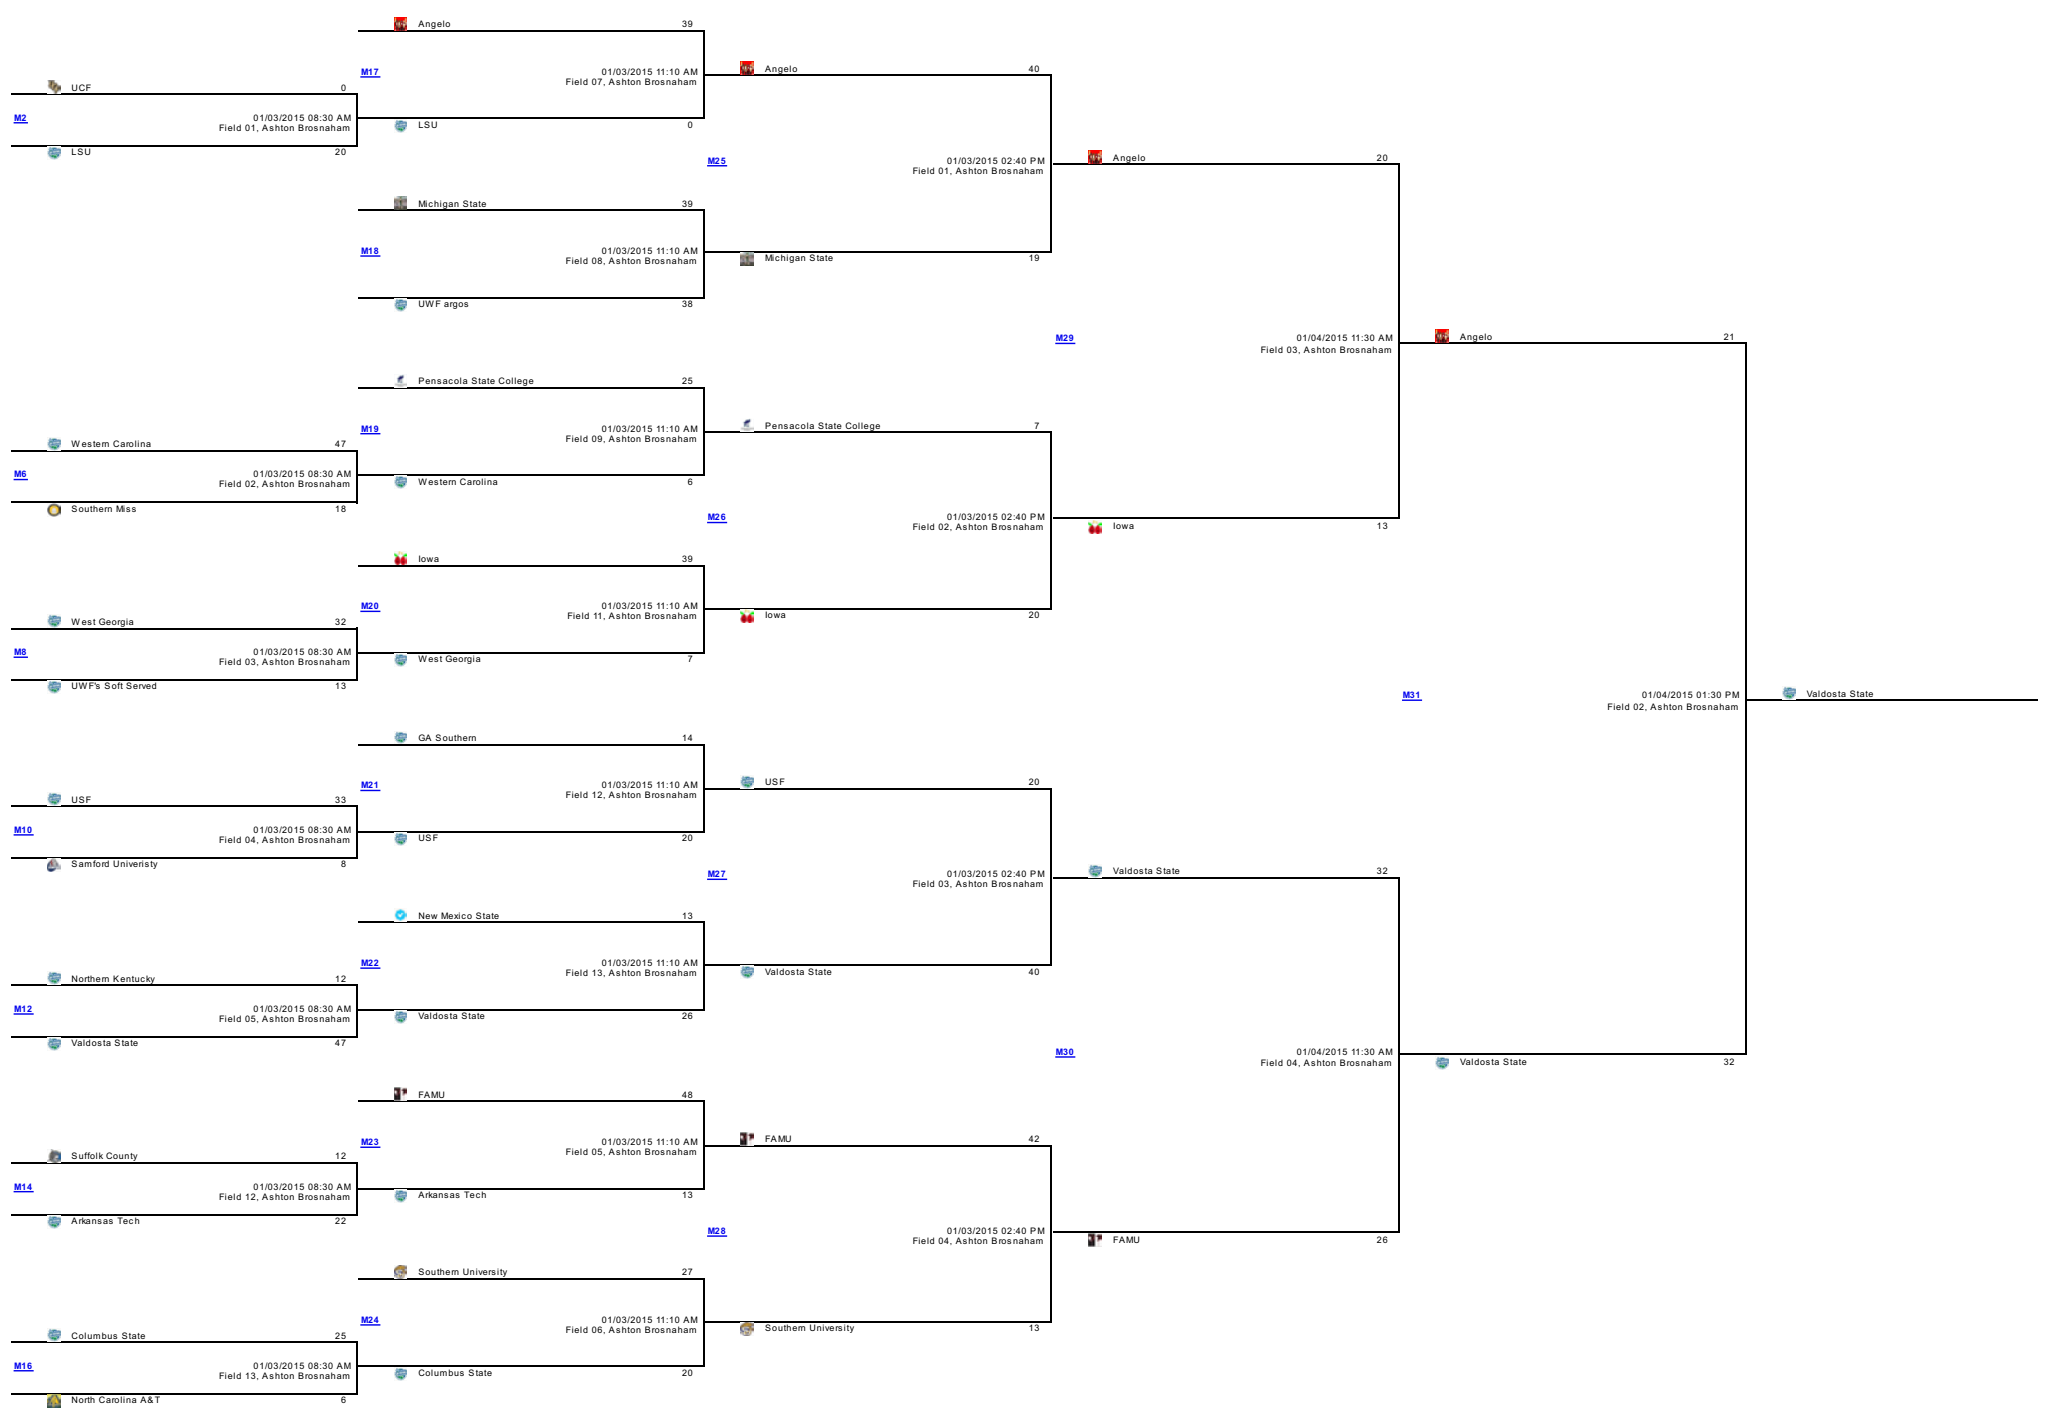

National Flag Football / Men's College / Playoff

1st: Valdosta State   2nd: Angelo

1st Round   2nd Round   Quarterfinals   Semifinals   Finals