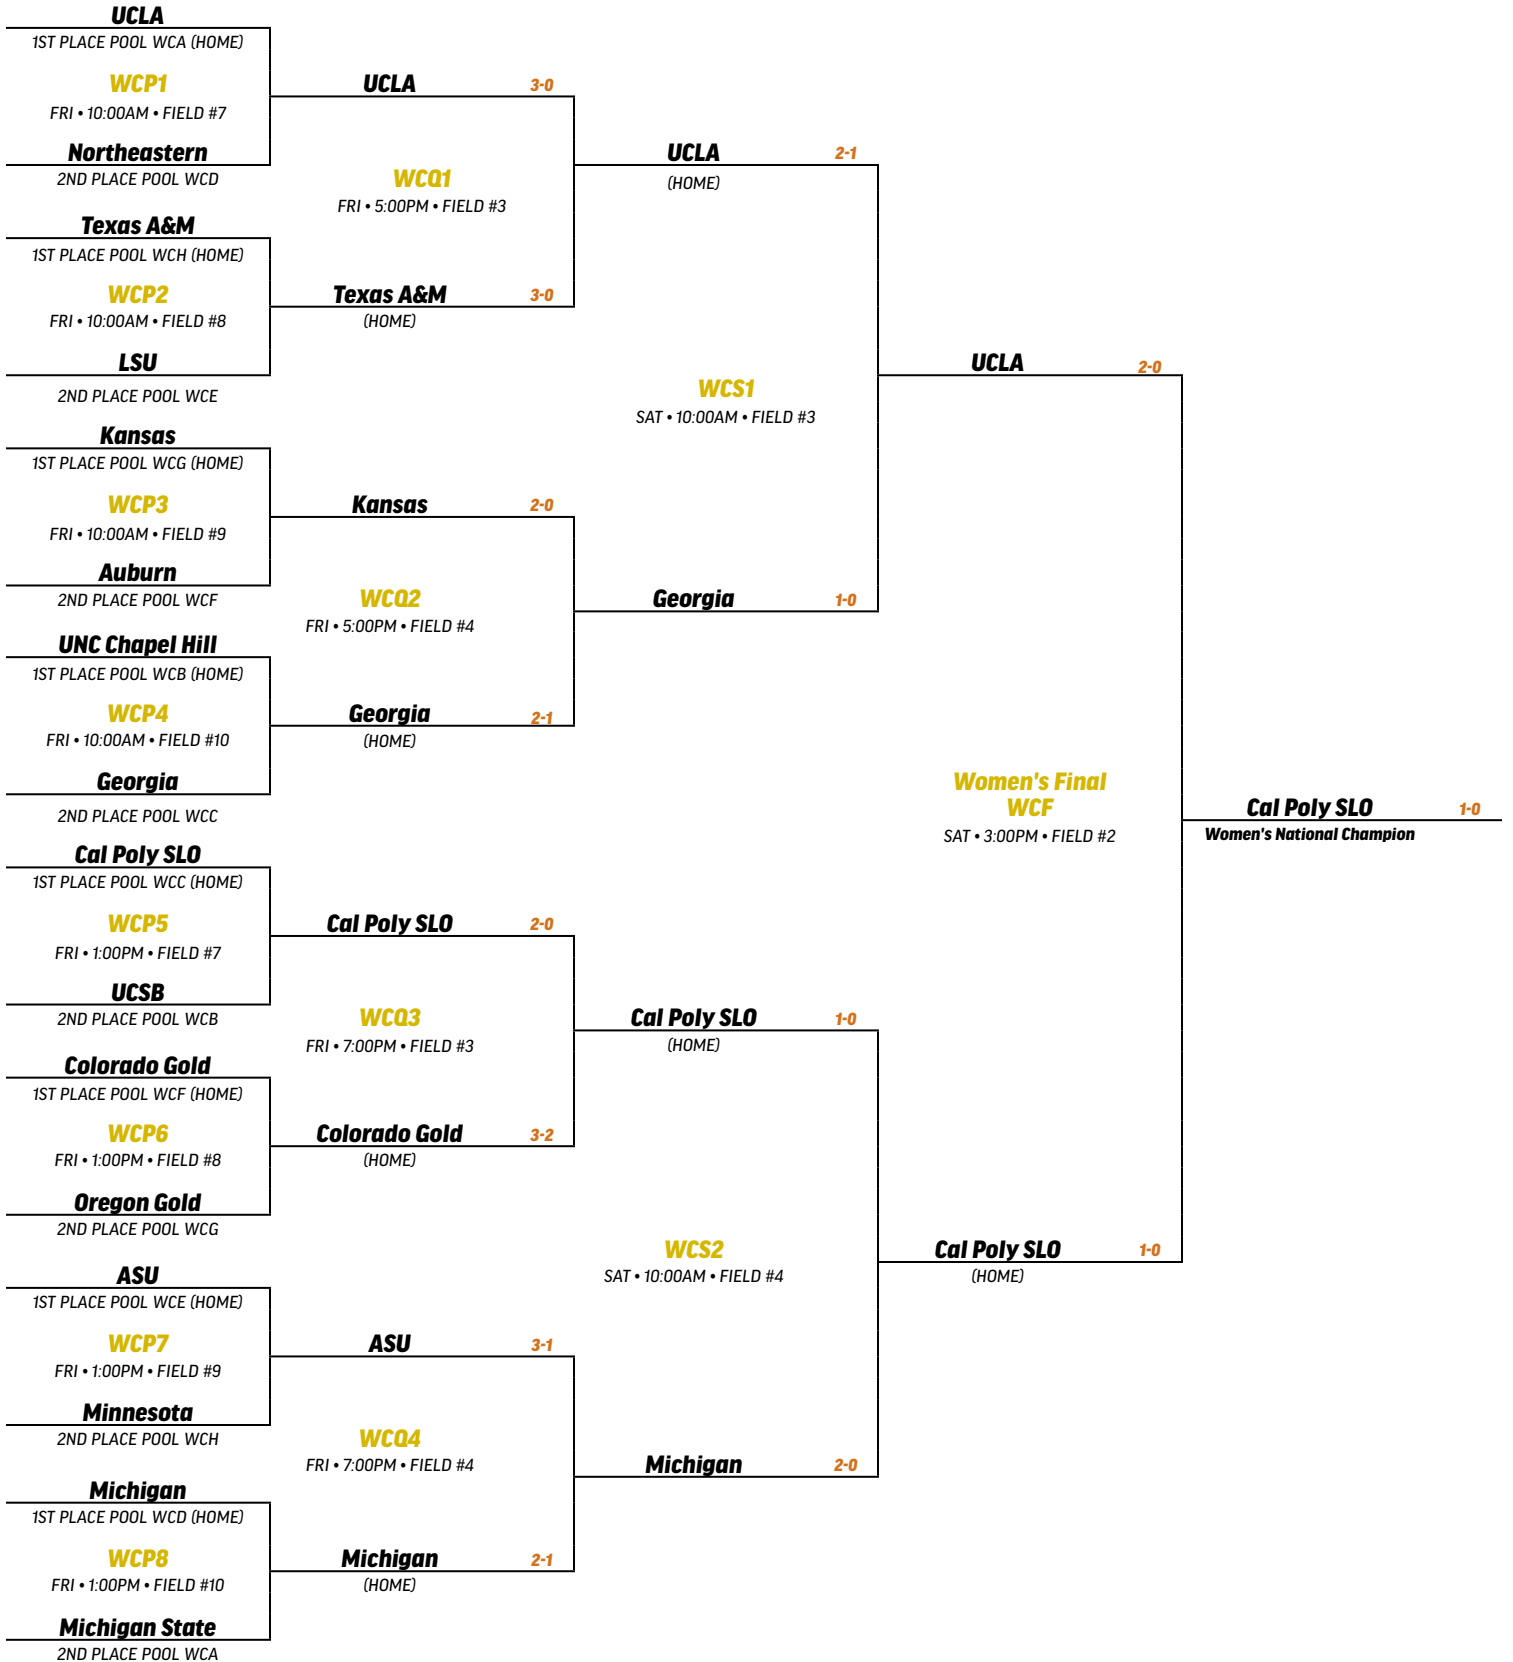

WOMEN'S CHAMPIONSHIP BRACKET

HOME TEAM WEARS LIGHT JERSEYS