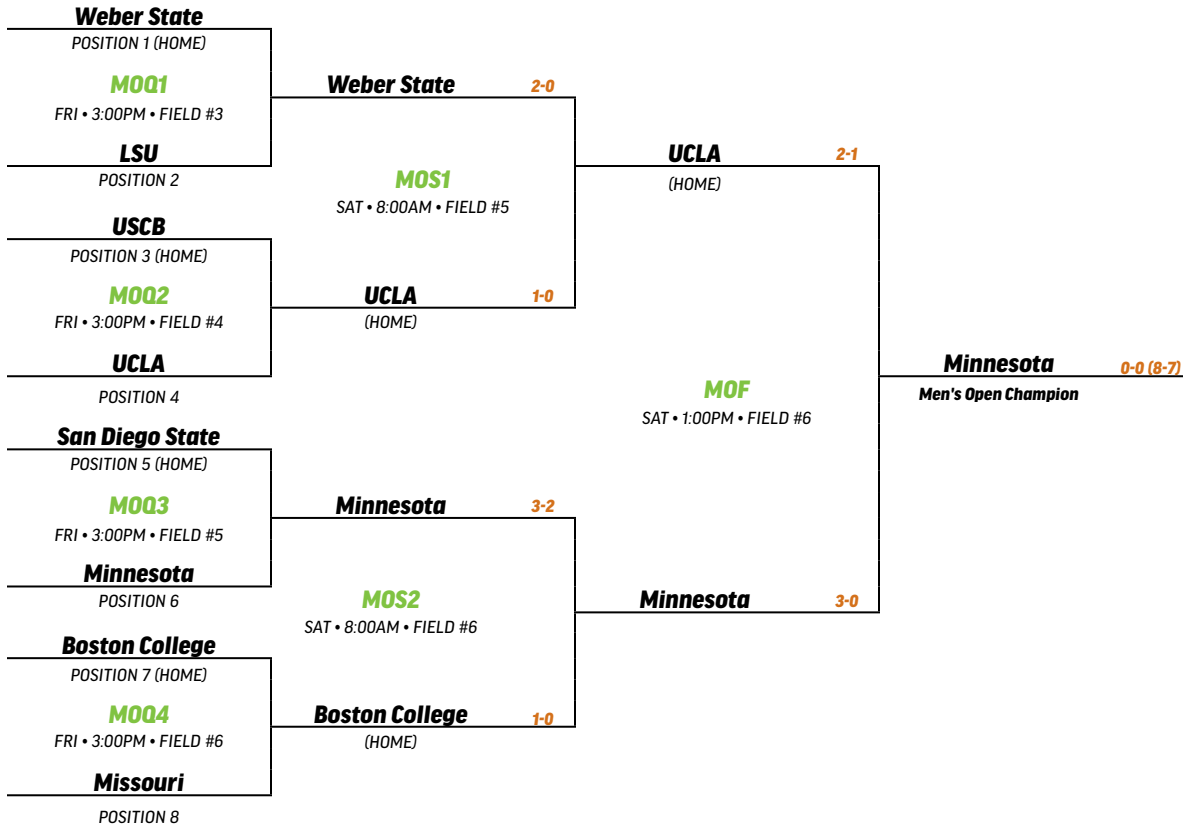

MEN'S OPEN BRACKET

HOME TEAM WEARS LIGHT JERSEYS