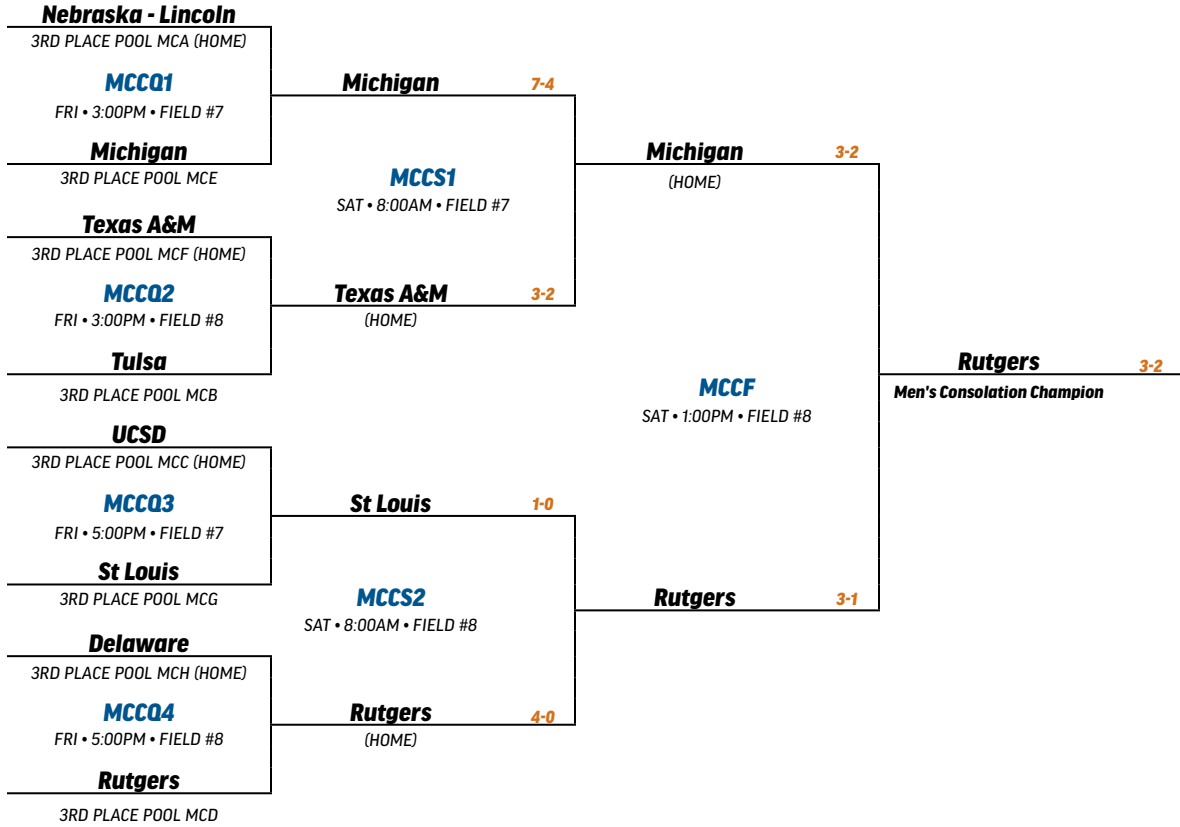

WOF	Points			Pt. Total	Pool Place
	R1	R2	R3		
1 Arizona	3	0	0	3	3rd
2 Colorado - Black	3	3	3	9	1st
3 Arkansas	0	3	3	6	2nd
4 Central Michigan	0	0	0	0	4th
Score					
WOF1 Arizona vs Central Michigan	3	0			
WOF2 Colorado - Black vs Arkansas	2	1			
WOF3 Arkansas vs Arizona	1	0			
WOF4 Central Michigan vs Colorado - Black	0	2			
WOF5 Arizona vs Colorado - Black	1	4			
WOF6 Arkansas vs Central Michigan	3	2			

MEN'S CHAMPIONSHIP BRACKET

HOME TEAM WEARS LIGHT JERSEYS

WOMEN'S CHAMPIONSHIP BRACKET

HOME TEAM WEARS LIGHT JERSEYS

MEN'S CHAMPIONSHIP CONSOLATION BRACKET

HOME TEAM WEARS LIGHT JERSEYS

WOMEN'S CHAMPIONSHIP CONSOLATION BRACKET