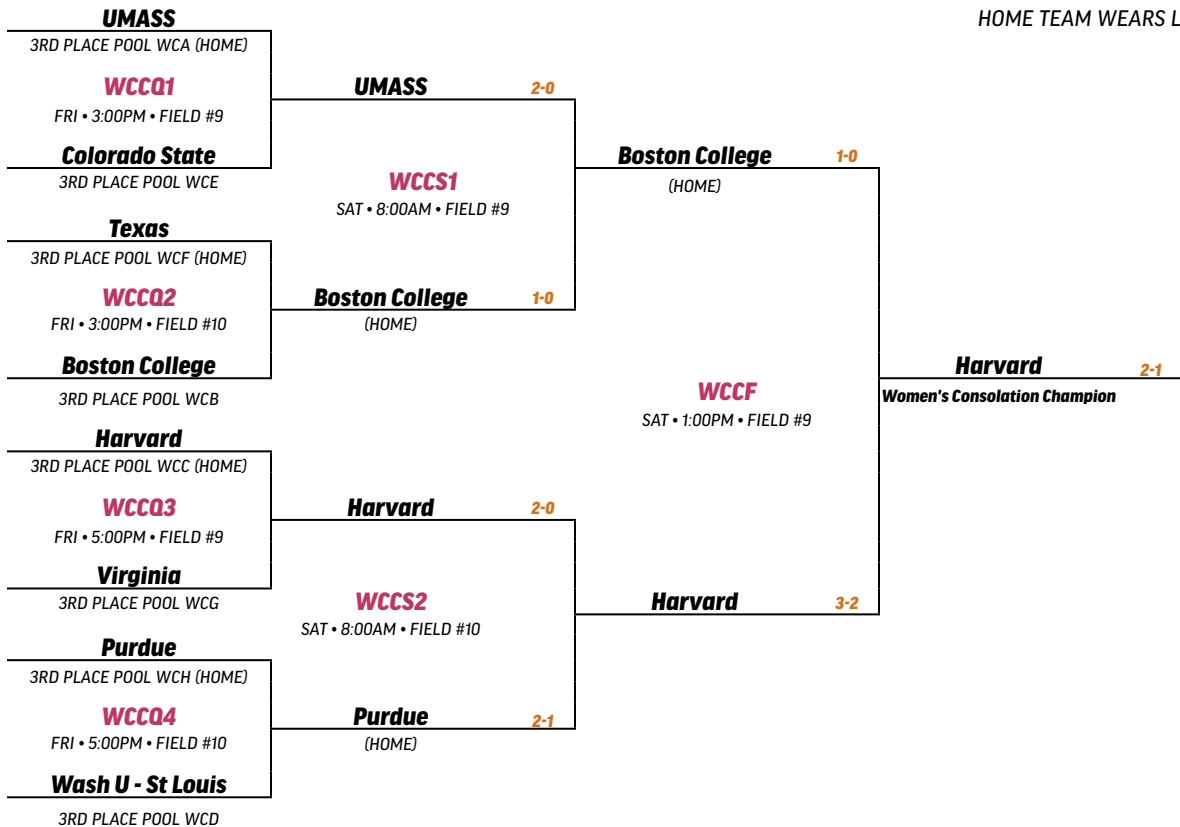

WOF	Points			Pt. Total	Pool Place
	R1	R2	R3		
1 Arizona	3	0	0	3	3rd
2 Colorado - Black	3	3	3	9	1st
3 Arkansas	0	3	3	6	2nd
4 Central Michigan	0	0	0	0	4th
Score					
WOF1 Arizona vs Central Michigan	3	0			
WOF2 Colorado - Black vs Arkansas	2	1			
WOF3 Arkansas vs Arizona	1	0			
WOF4 Central Michigan vs Colorado - Black	0	2			
WOF5 Arizona vs Colorado - Black	1	4			
WOF6 Arkansas vs Central Michigan	3	2			

HOME TEAM WEARS LIGHT JERSEYS

MEN'S OPEN BRACKET

HOME TEAM WEARS LIGHT JERSEYS

WOMEN'S OPEN BRACKET

HOME TEAM WEARS LIGHT JERSEYS

MEN'S CHAMPIONSHIP

BYU
Men's National Champion

Ohio State
Men's National Finalist