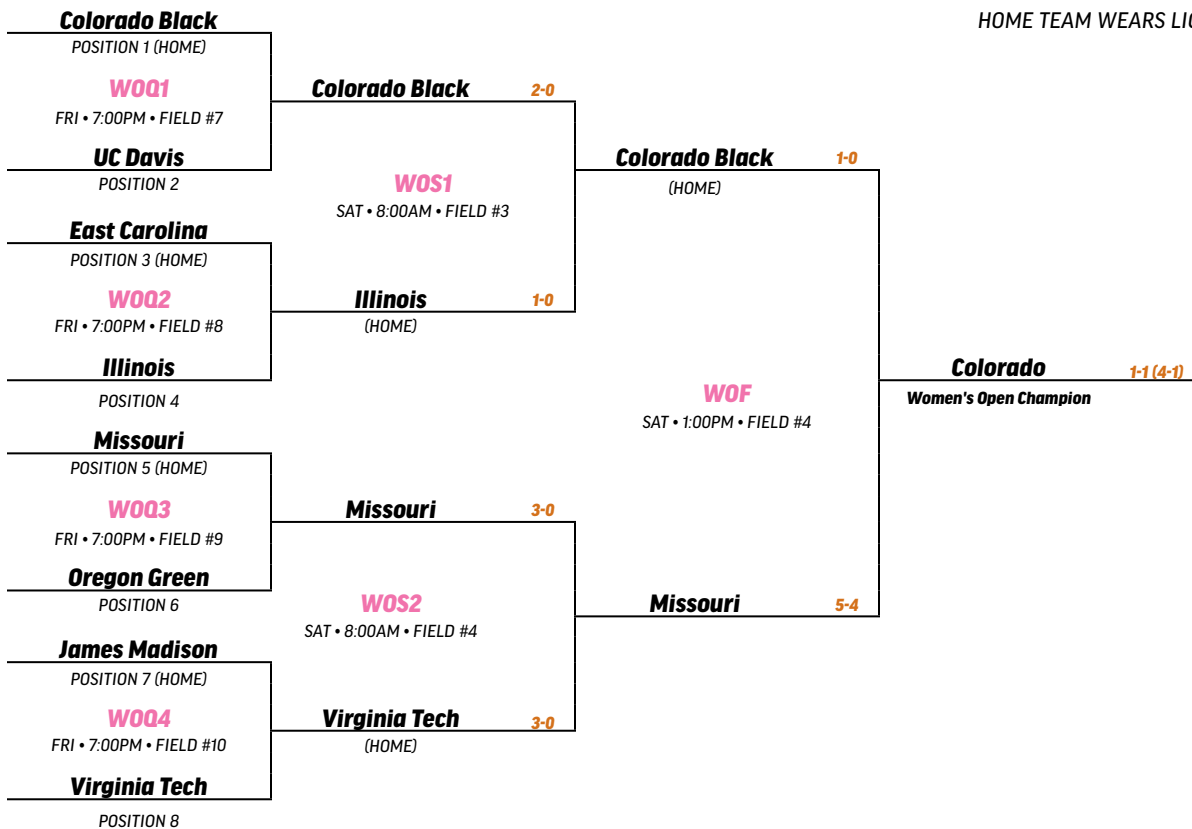

HOME TEAM WEARS LIGHT JERSEYS

MEN'S OPEN BRACKET

HOME TEAM WEARS LIGHT JERSEYS

WOMEN'S OPEN BRACKET

HOME TEAM WEARS LIGHT JERSEYS

MEN'S CHAMPIONSHIP

BYU
Men's National Champion

Ohio State
Men's National Finalist