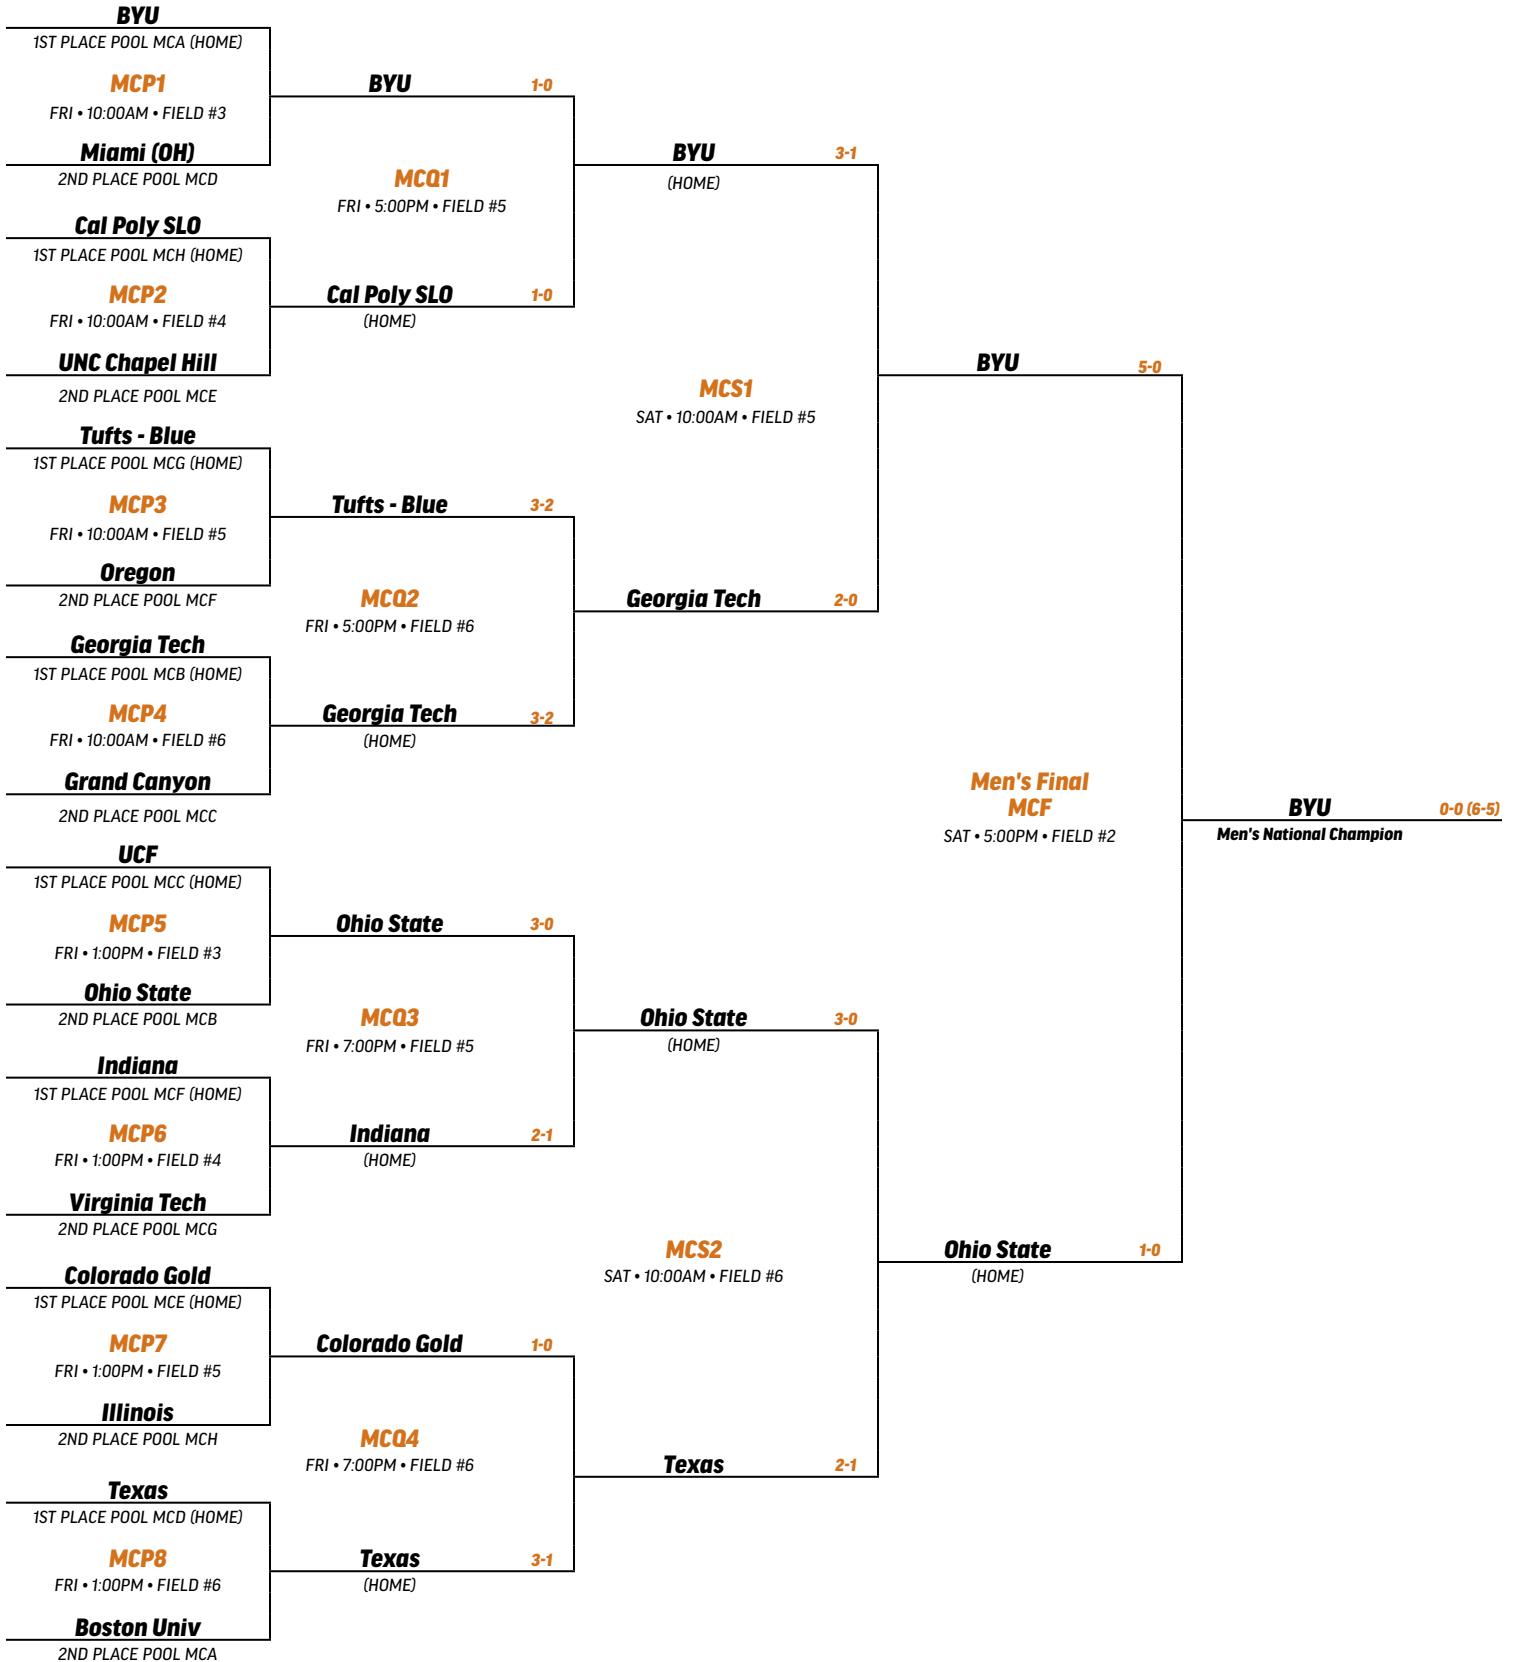

WOMEN'S OPEN

FIRST TEAM LISTED FOR GAMES IS HOME TEAM AND WEARS LIGHT JERSEYS

WOA	Points			Pt. Total	Pool Place
	R1	R2	R3		
1 Vermont	0	0	1	1	4th
2 UC Irvine	3	0	1	4	2nd
3 Colorado Mines	0	3	0	3	3rd
4 Missouri	3	3	3	9	1st
Score					
WOA1 Vermont vs Missouri	0	1			
WOA2 UC Irvine vs Colorado Mines	1	0			
WOA3 Colorado Mines vs Vermont	1	0			
WOA4 Missouri vs UC Irvine	2	1			
WOA5 Vermont vs UC Irvine	1	1			
WOA6 Colorado Mines vs Missouri	0	2			

WOB	Points			Pt. Total	Pool Place
	R1	R2	R3		
1 James Madison	3	0	3	6	2nd
2 Villanova	0	0	0	0	4th
3 UC Davis	3	3	3	9	1st
4 Air Force	0	3	0	3	3rd
Score					
WOB1 James Madison vs Air Force	2	0			
WOB2 Villanova vs UC Davis	0	1			
WOB3 UC Davis vs James Madison	1	0			
WOB4 Air Force vs Villanova	3	2			
WOB5 James Madison vs Villanova	2	1			
WOB6 UC Davis vs Air Force	2	0			

WOC	Points			Pt. Total	Pool Place
	R1	R2	R3		
1 Butler	3	0	0	3	4th
2 East Carolina	3	0	3	6	2nd
3 Temple	0	3	0	3	3rd
4 Oregon - Green	0	3	3	6	1st
Score					
WOC1 Butler vs Oregon - Green	2	0			
WOC2 East Carolina vs Temple	2	0			
WOC3 Temple vs Butler	1	0			
WOC4 Oregon - Green vs East Carolina	2	0			
WOC5 Butler vs East Carolina	0	4			
WOC6 Temple vs Oregon - Green	0	1			

WOD	Points			Pt. Total	Pool Place
	R1	R2	R3		
1 Texas A&M Galveston	0	0	0	0	4th
2 Oakland	0	1	3	4	3rd
3 Virginia Tech	3	3	1	7	1st
4 Syracuse	3	1	1	5	2nd
Score					
WOD1 Texas A&M Galveston vs Syracuse	0	13			
WOD2 Oakland vs Virginia Tech	1	2			
WOD3 Virginia Tech vs Texas A&M Galveston	16	0			
WOD4 Syracuse vs Oakland	0	0			
WOD5 Texas A&M Galveston vs Oakland	0	6			
WOD6 Virginia Tech vs Syracuse	0	0			

WOE	Points			Pt. Total	Pool Place
	R1	R2	R3		
1 Iowa State	3	0	1	4	2nd
2 Texas Tech	0	3	1	4	3rd
3 Illinois	3	3	3	9	1st
4 UCF	0	0	0	0	4th
Score					
WOE1 Iowa State vs UCF	2	1			
WOE2 Texas Tech vs Illinois	0	6			
WOE3 Illinois vs Iowa State	2	1			
WOE4 UCF vs Texas Tech	1	4			
WOE5 Iowa State vs Texas Tech	2	2			
WOE6 Illinois vs UCF	1	0			

WOF	Points			Pt. Total	Pool Place
	R1	R2	R3		
1 Arizona	3	0	0	3	3rd
2 Colorado - Black	3	3	3	9	1st
3 Arkansas	0	3	3	6	2nd
4 Central Michigan	0	0	0	0	4th
Score					
WOF1 Arizona vs Central Michigan	3	0			
WOF2 Colorado - Black vs Arkansas	2	1			
WOF3 Arkansas vs Arizona	1	0			
WOF4 Central Michigan vs Colorado - Black	0	2			
WOF5 Arizona vs Colorado - Black	1	4			
WOF6 Arkansas vs Central Michigan	3	2			

MEN'S CHAMPIONSHIP BRACKET

HOME TEAM WEARS LIGHT JERSEYS