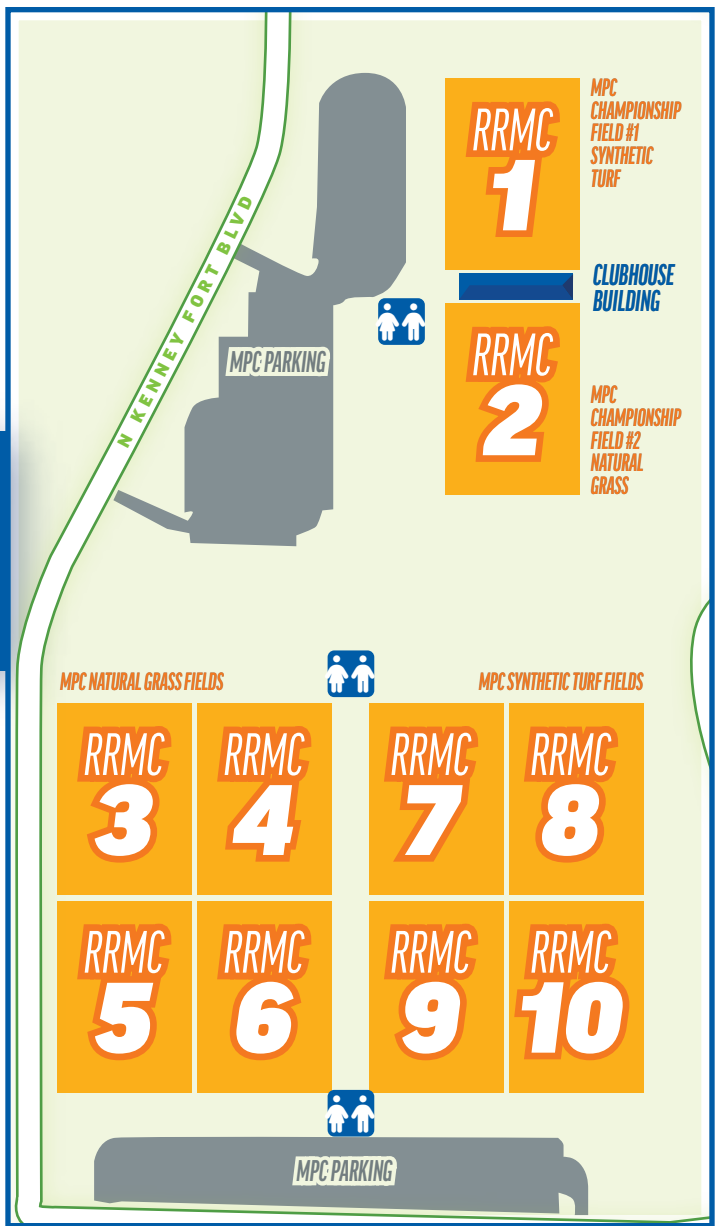

Round Rock Multipurpose Complex
 2001 Kenney Fort Blvd
 Round Rock, TX 78665

Old Settlers Park
 3300 E. Palm Valley Blvd
 Round Rock, TX 78665