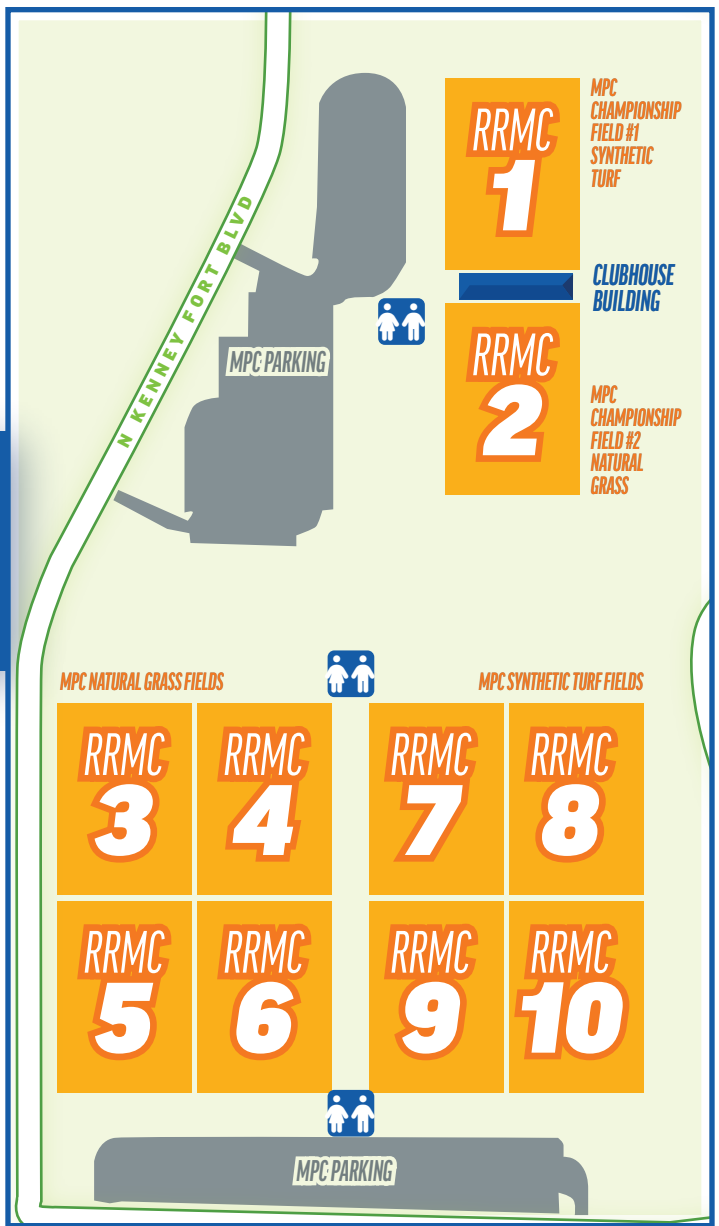

Round Rock Multipurpose Complex
 2001 Kenney Fort Blvd
 Round Rock, TX 78665

Old Settlers Park
 3300 E. Palm Valley Blvd
 Round Rock, TX 78665