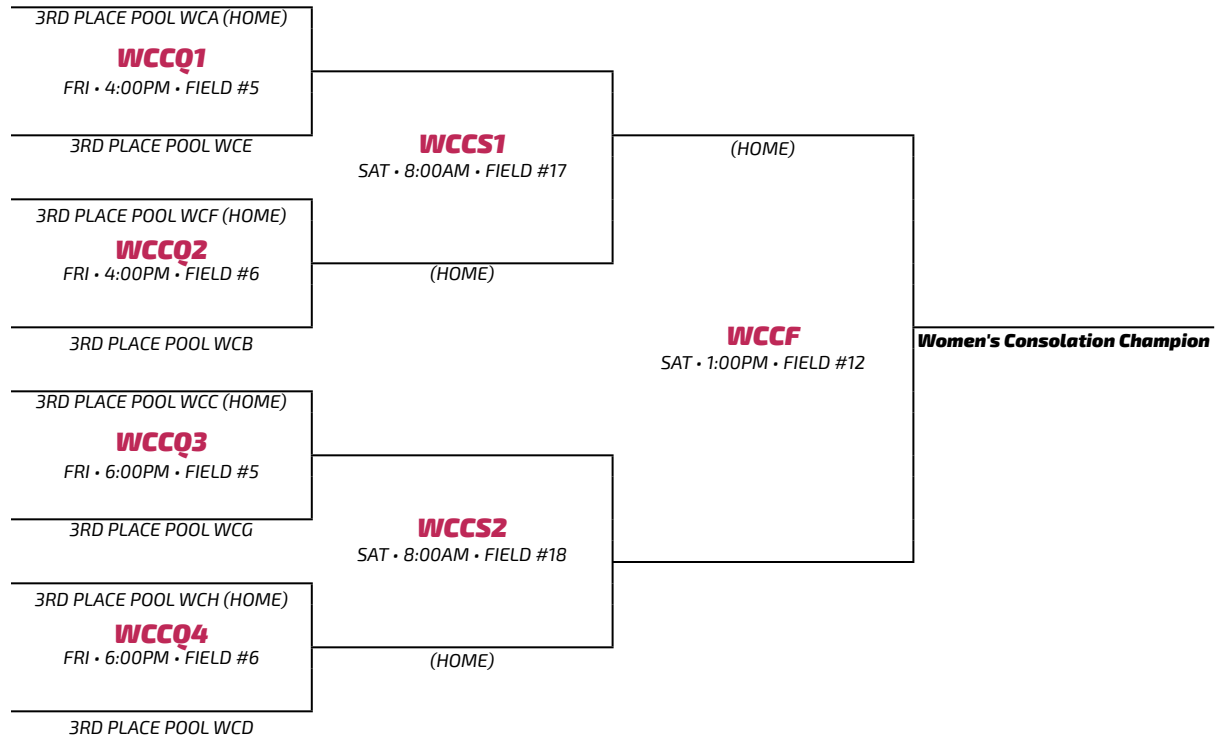

Women's Championship Consolation Bracket

HOME TEAM WEARS LIGHT JERSEYS