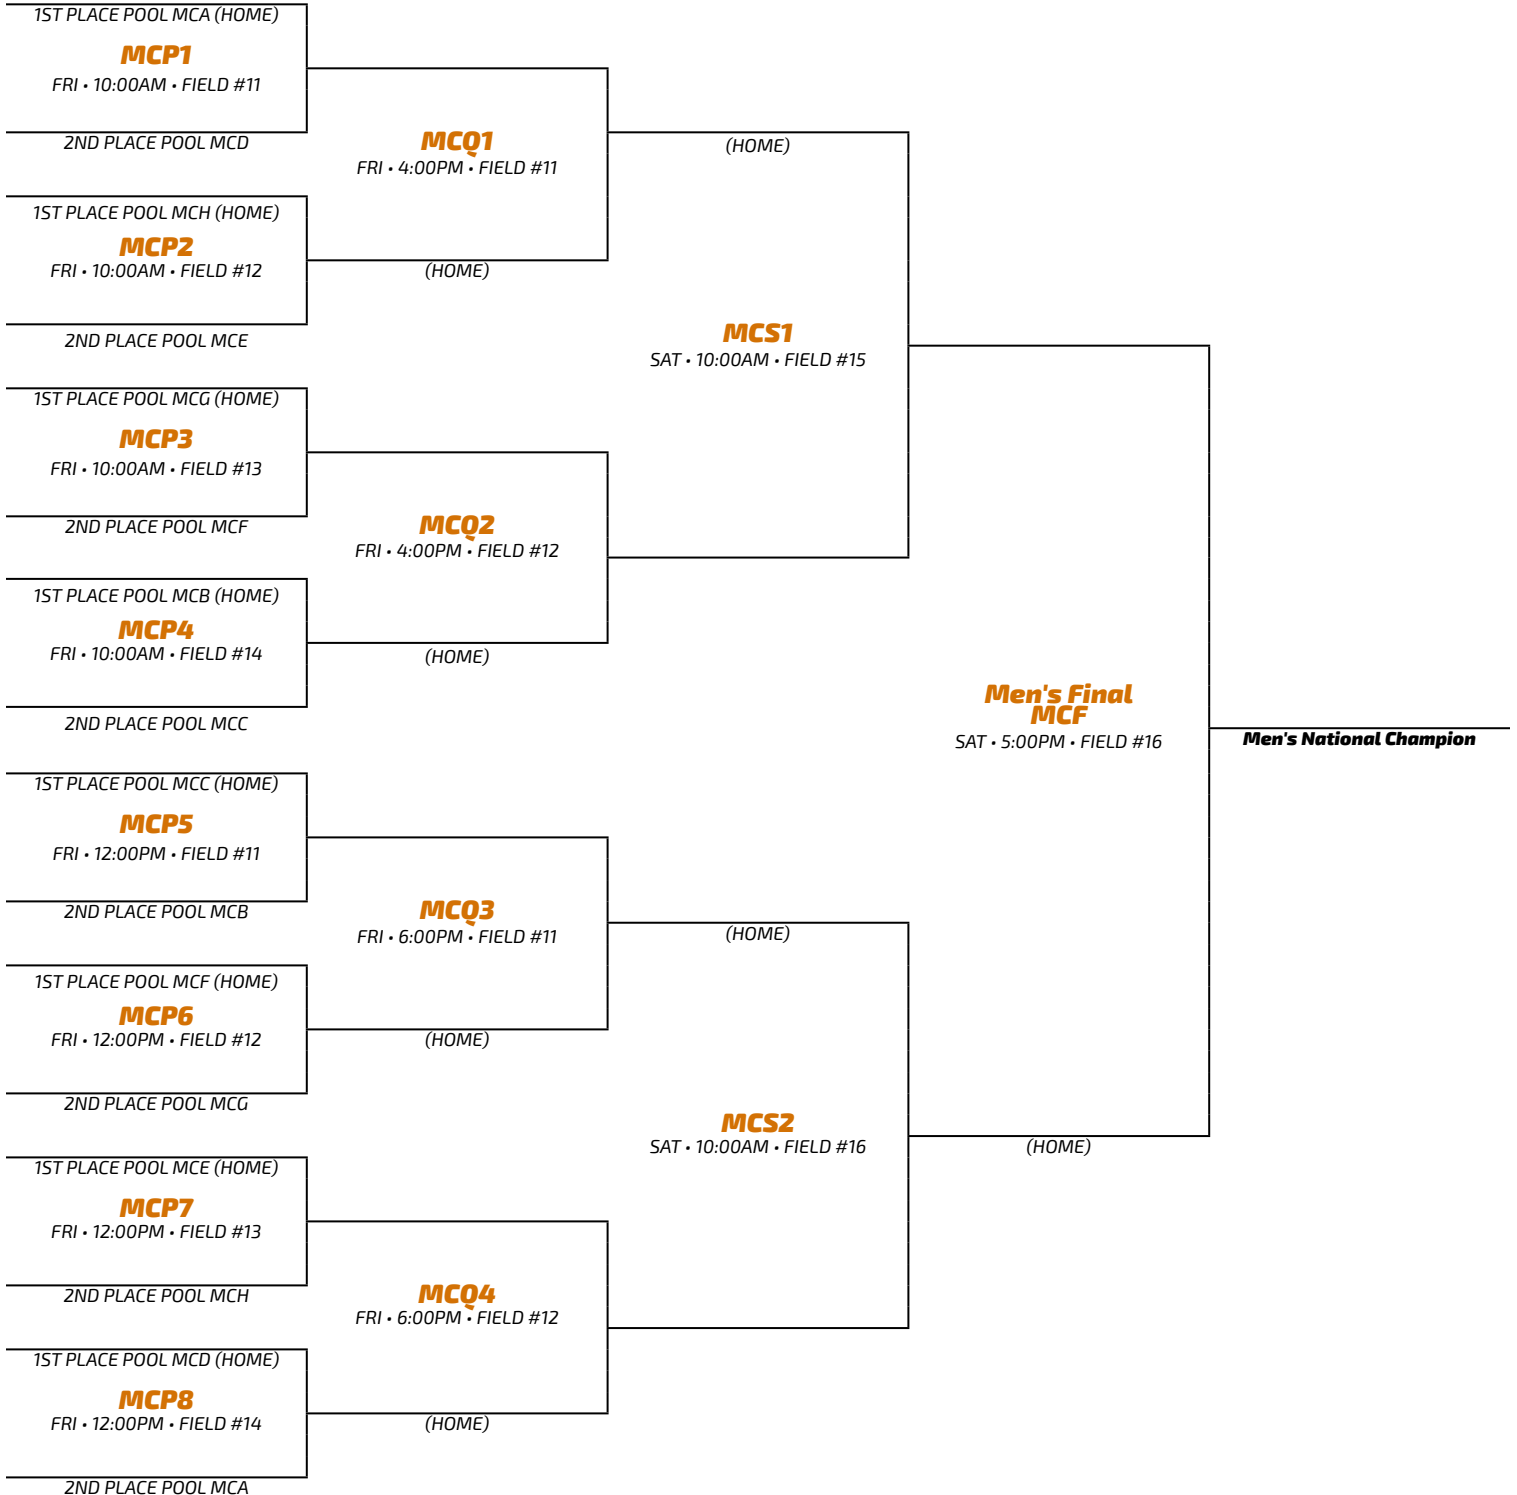

Men's Championship Bracket

HOME TEAM WEARS LIGHT JERSEYS