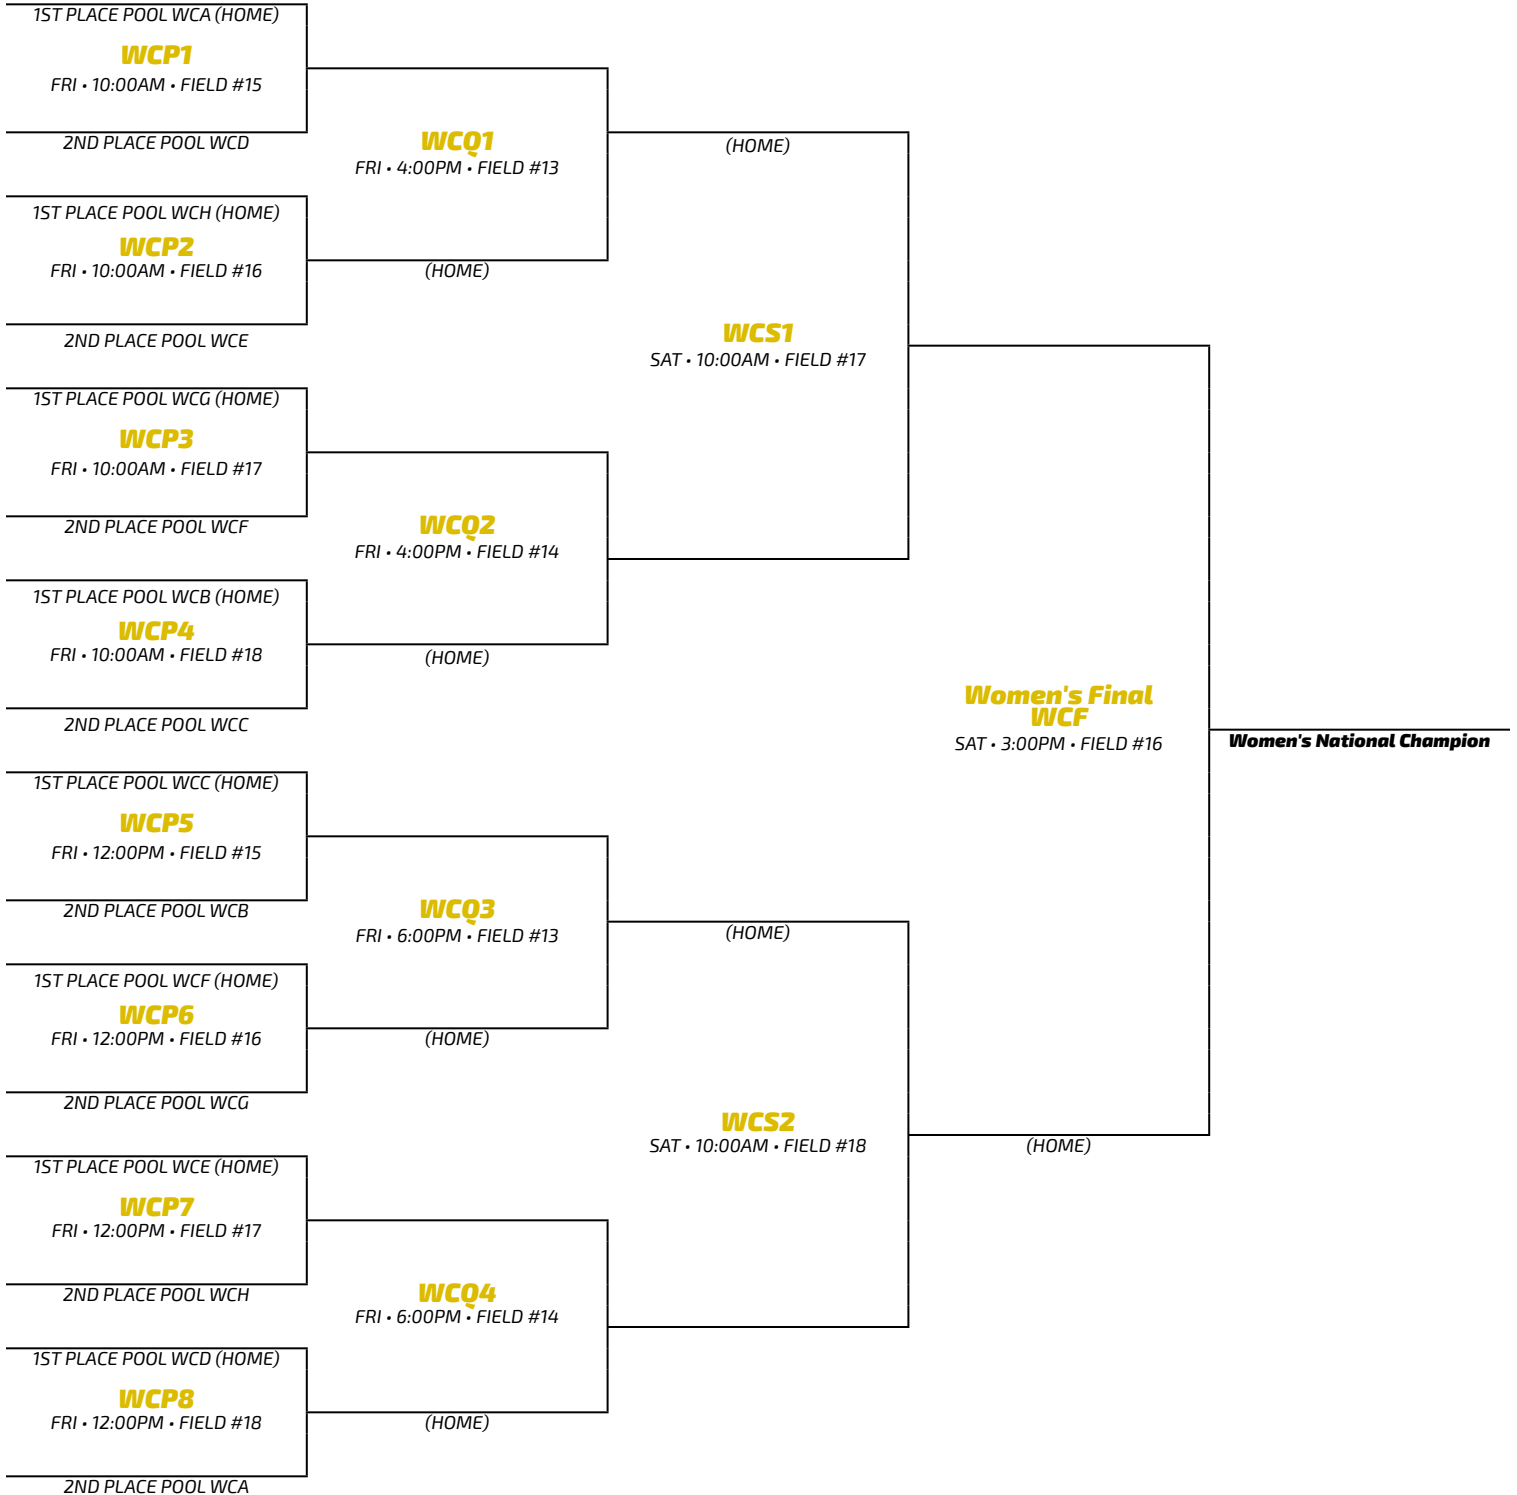

Women's Championship Bracket

HOME TEAM WEARS LIGHT JERSEYS