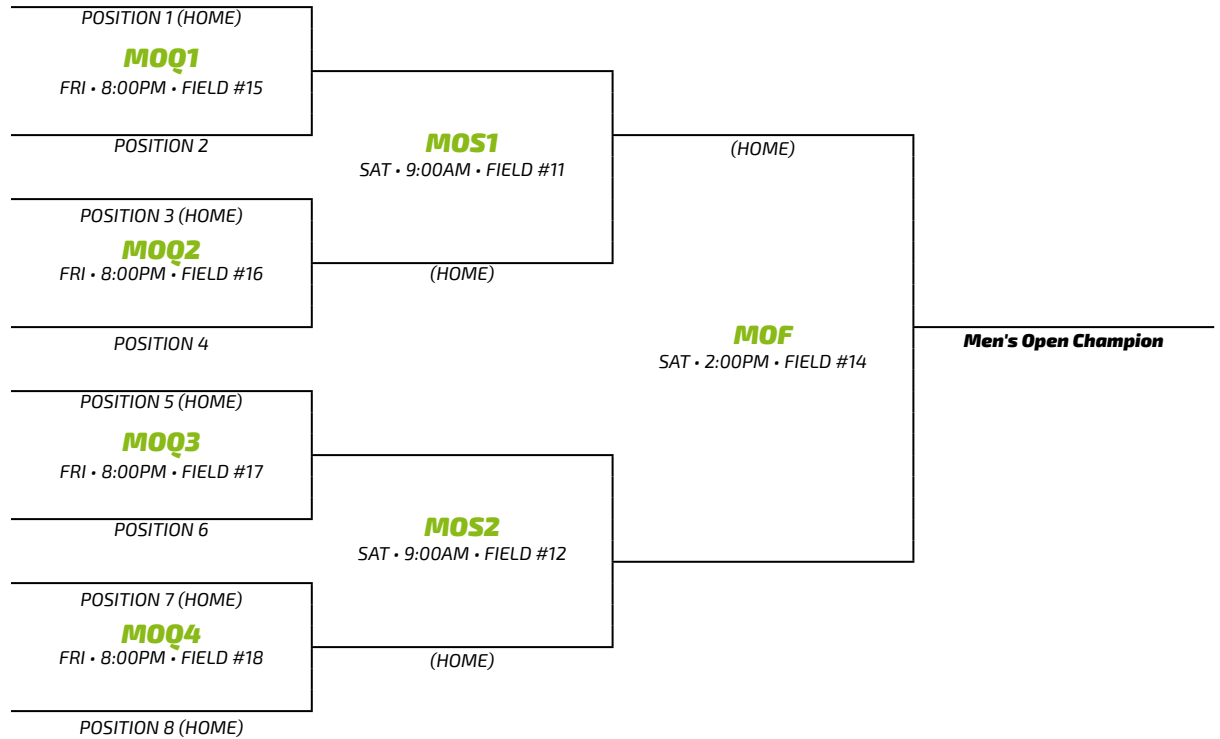

Men's Open Bracket

HOME TEAM WEARS LIGHT JERSEYS