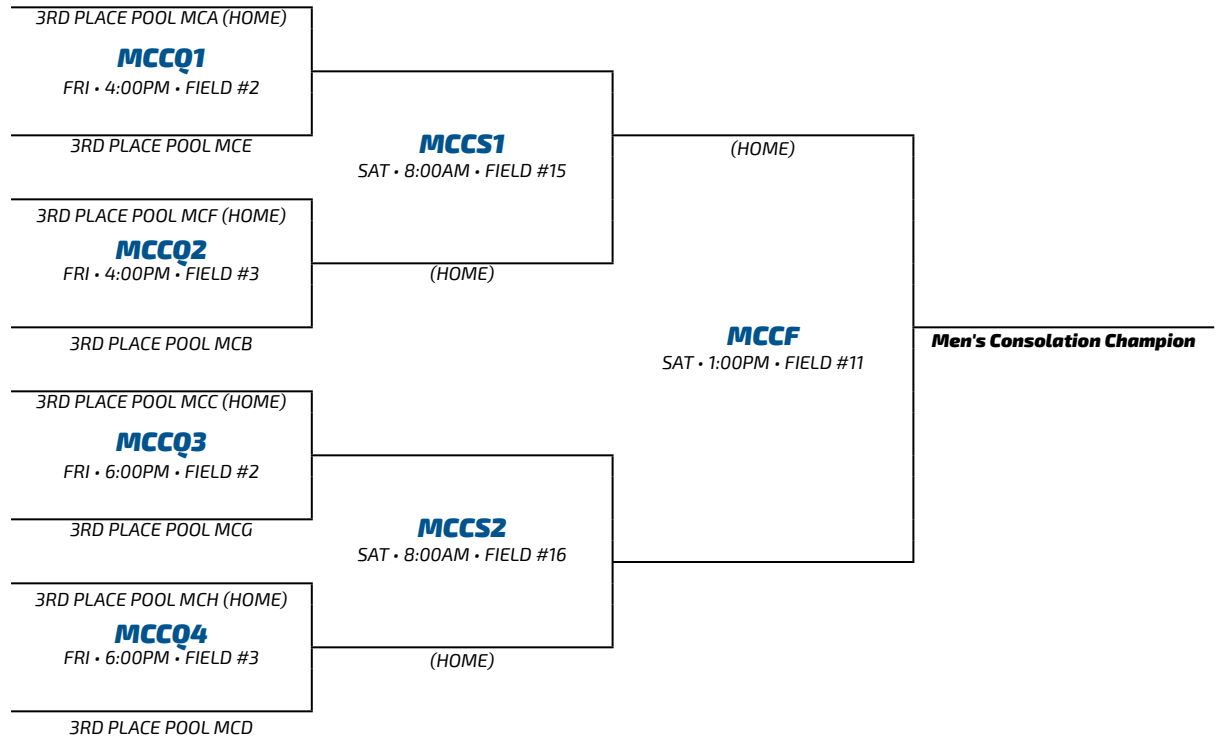

Men's Championship Consolation Bracket

HOME TEAM WEARS LIGHT JERSEYS